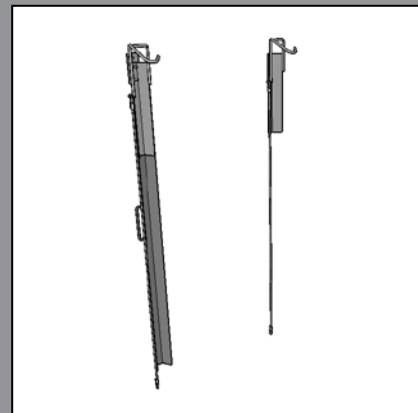

Wall Max

Wall Mounted Storage

The Wall Max allows for high density storage utilizing a simple wall mounted fixture.

Simplicity with Options

The Wall Max is a simple wall mounted hook and tray that holds the front tire of a bike. These can be mounted as close together as 12”.

Wall Max provides options to ensure it fulfills the needs of any bike room. It can be purchased as just a hook, a hook with extended tray to prevent tires from scuffing up the wall, and with or without security leashes.

The Wall Max also allows for high density storage on a wall. By staggering the racks, it allows bikes to sit close together without handlebars and pedals interfering with each other.

This rack can be used in combination with the “Bike Bin” to provide a clean consistent look throughout your bike room.

Please contact us for a dealer near you. Our dealers can assist with measuring, space recommendations, floor plans, and installation.

Wall Max:

- Mounts directly to a wall.
- Works for most bike tire sizes.
- Optional full tray prevents tires from touching walls.
- Works with bikes with fenders.
- Optional security leash available.
- Rack is only as strong as the surface it is mounted to. Knowledge of stud location is recommended.